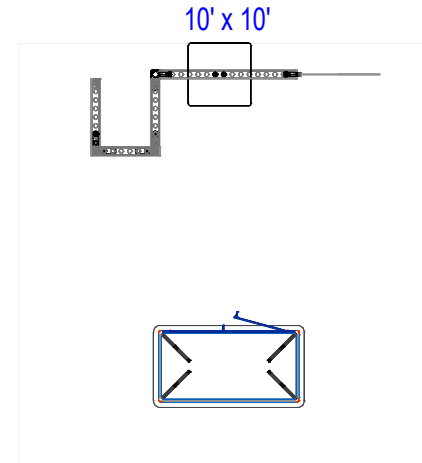

FRONT PERSPECTIVE

Job Number: Job Number

620 Shenandoah Ave. St. Louis, MO 63104
Phone 314.534.8500 | Fax 314.533.0906
www.HeritageSvs.com

SHOW NAME

Show Date

Facility

City State

AE: AE

Creative Designer:
Designer