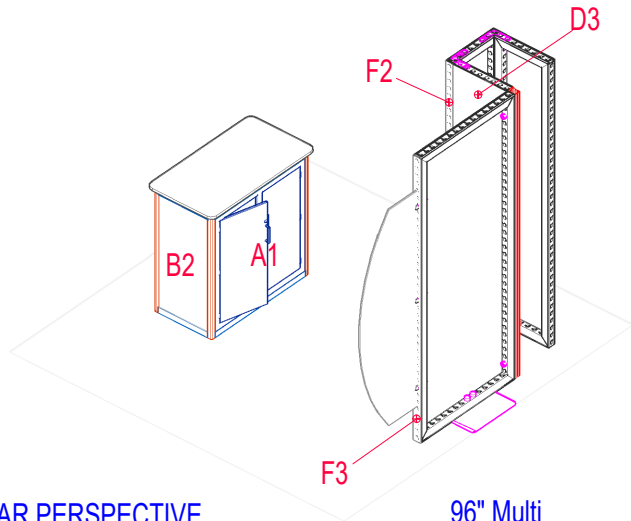

111 sf 96" Overall height

AGAM Builds have a 1.5" gap between graphic panels. Matrix builds have .25" gap between graphic panels.

REAR PERSPECTIVE