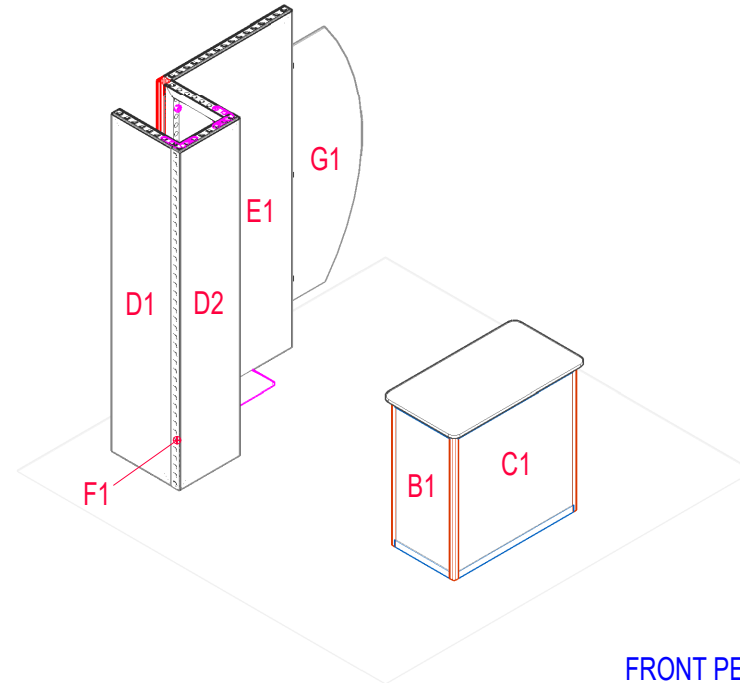

FRONT PERSPECTIVE

Job Number: Job Number

620 Shenandoah Ave. St. Louis, MO 63104
Phone 314.534.8500 | Fax 314.533.0906
www.HeritageSvs.com

SHOW NAME

Show Date

Facility

City State

AE: AE

Creative Designer:
Designer