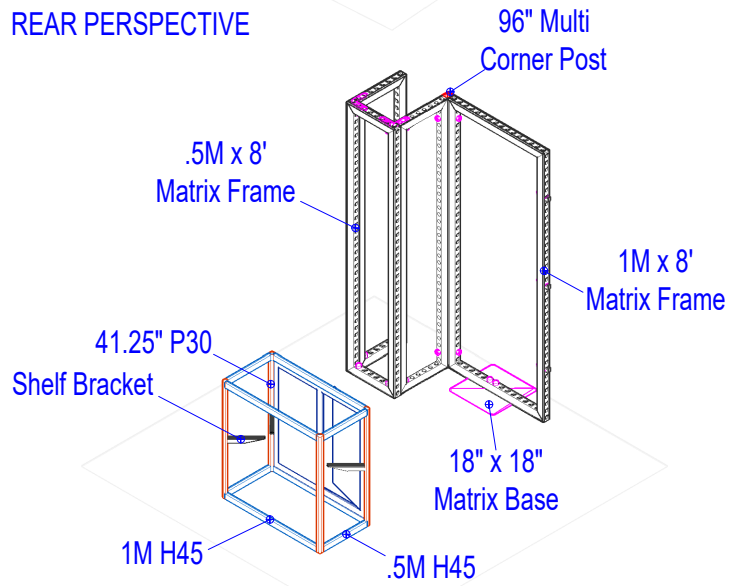

111 sf 96" Overall height

AGAM Builds have a 1.5" gap between graphic panels. Matrix builds have .25" gap between graphic panels.

METAL VIEW

Job Number: Job Number

620 Shenandoah Ave. St. Louis, MO 63104
Phone 314.534.8500 | Fax 314.533.0906
www.HeritageSvs.com

SHOW NAME

Show Date

Facility

City State

AE: AE

Creative Designer:
Designer