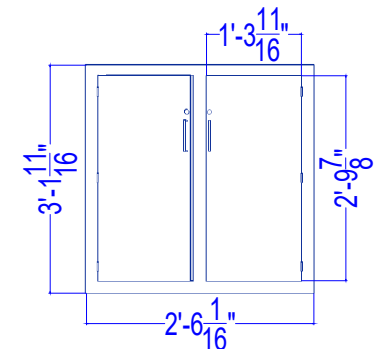

111 sf 96" Overall height

PULL LIST

Unnamed						
I.D.	Qty	Type	Size	Description	Material	Notes
	1	Counter Top	1M X .5M	Counter inlay 1M x .5M x 1M	MELAMINE	
	1	Counter Top	1M X .5M	Counter overlay 1M x .5M x 1M	MELAMINE	
	14	Matrix Accessory		Knob Connector	Aluminum	
	7	Matrix Accessory		Multi-Slot Connector	Aluminum	
	3	MIS Accessory		Matrix CH4	Aluminum	
	4	P30	41-1/4"	3'-5 1/4"	Aluminum	
	4	H45	17.875	1/2M	Aluminum	
	4	H45	37.5625	1M	Aluminum	
A	1	Double Hinge Cab. Door	1M	1M Cabinet Door Panel	PVC 1/4	
	4	MIS Accessories	11-13/16" x 1-3/4"	Standard Shelf Bracket	ALUMINIUM	
	3	Matrix Frame	0.5M x 8ft	0.5M x 8ft Matrix Frame	Anodized	
	1	Matrix Frame	1M x 8ft	1M x 8ft Matrix Frame	Anodized	
	4	Matrix Accessory		90 Degree Plate	Aluminum	
B	2	Wall Panel	18.375" x 38.25"	1/2M x 3'-5-1/4" (H45/H45)	Sintra 1/8	
C	1	Wall Panel	38.0625" x 38.25"	1M x 3'-5-1/4" (H45/H45)	Sintra 1/8	
D	3	Matrix Wall Panel	19.29" x 94.96"	0.5M x 8ft with Velcro	Sintra 1/8	
E	1	Matrix Wall Panel	38.82" x 94.96"	1M x 8ft with Velcro	Sintra 1/8	
F	3	Matrix Wall Panel	2.5" x 95.1965"	2.5" x 8ft	Gatorboard 3/16	
G	1	Wall Panel	24" x 72"	24 in x 72 in_custom curve	Sintra 1/8	

CH4 CONNECTOR

90 DEGREE PLATE

KNOB CONNECTOR

DOUBLE CLAMP CONNECTOR

MULTI SLOT CONNECTOR

MULTI CORNER POST
(CURVE FACING IN, SEG
SLOTS FACING OUT)

1M Cabinet Doors

Job Number: Job Number